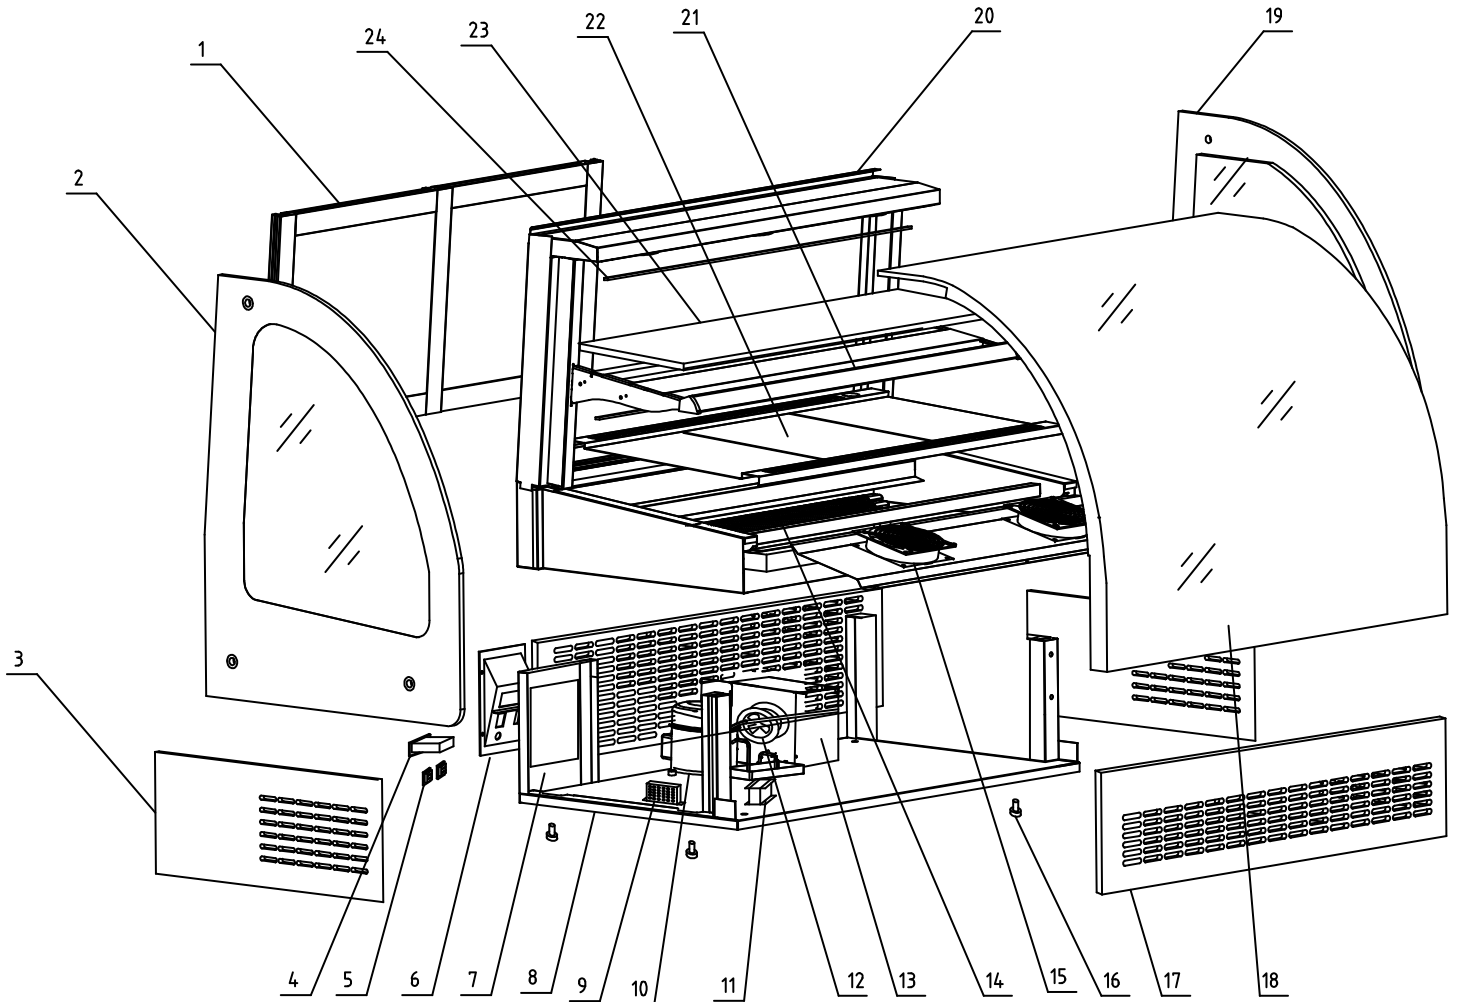

Parts Breakdown

Model RS-CN-0128-A 44260

Parts Breakdown

Model RS-CN-0128-A 44260

Item No.	Description	Position	Item No.	Description	Position	Item No.	Description	Position
66964	Sliding Door for 44260	1	66972	Transformer for Lamp for 44260	9	66980	Front Panel for 44260	17
66965	Left Glass for 44260	2	66973	Compressor for 44260	10	66981	Front Glass for 44260	18
66966	Left Panel for 44260	3	66974	Transformer for Glass for 44260	11	66982	Right Glass for 44260	19
66967	Thermostat for Temperature for 44260	4	66975	Condenser Fan for 44260	12	66983	Body for 44260	20
66968	Switch for 44260	5	66976	Condenser for 44260	13	66984	Shelf for 44260	21
66969	Control Panel for 44260	6	66977	Evaporator for 44260	14	66985	Shelf Glass 1 for 44260	22
66970	Panel Fixing Board for 44260	7	66978	Evaporator Fan for 44260	15	66986	Shelf Glass 2 for 44260	23
66971	Under Frame for 44260	8	66979	Adjustable Foot for 44260	16	66987	Lamp for 44260	24